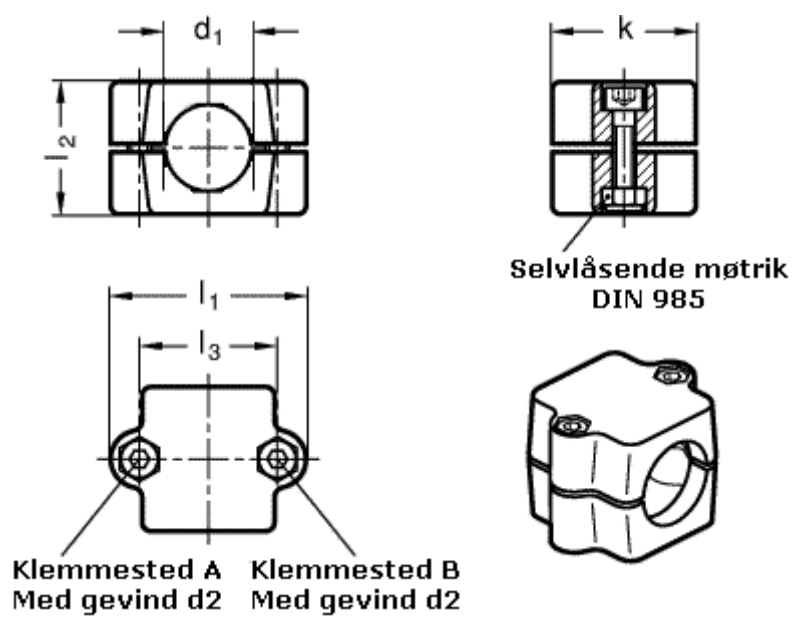

Article number: 20241B40112BL
Description: E+G Tube connector
GN 241-B40-11-BL

Measures

d1 = 40
d2 = M10
k = 76
l1 = 98
l2 = 70
l3 = 73